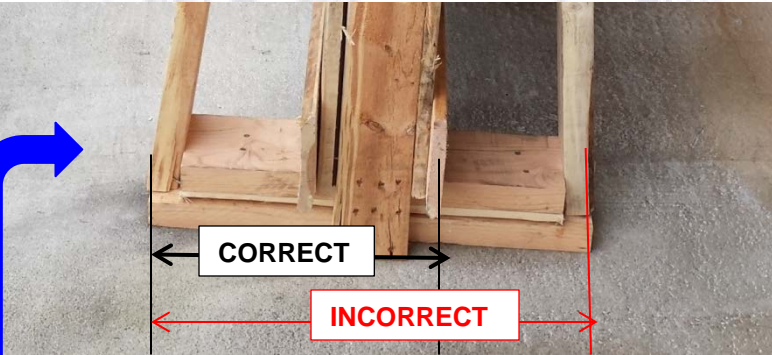

ALOHA

FREIGHT FORWARDERS

Service so good, it's paradise.

How Aloha Freight Forwarders measures an A-Frame crate

- 1) Measure greatest Length and Height of the A-frame crate.
- 2) Measure Width of an A-frame from the outside dimension of one leg to the farther side of the upright crate. If measuring from the left-edge of the base, measure to the right-side of the upright crate, as shown above.
- 3) DO NOT measure the full width of the leg-base, unless the crate does not meet the Height-to-Width / Weight ratios as specified on Aloha's website for Glass & Marble Slab shipments.