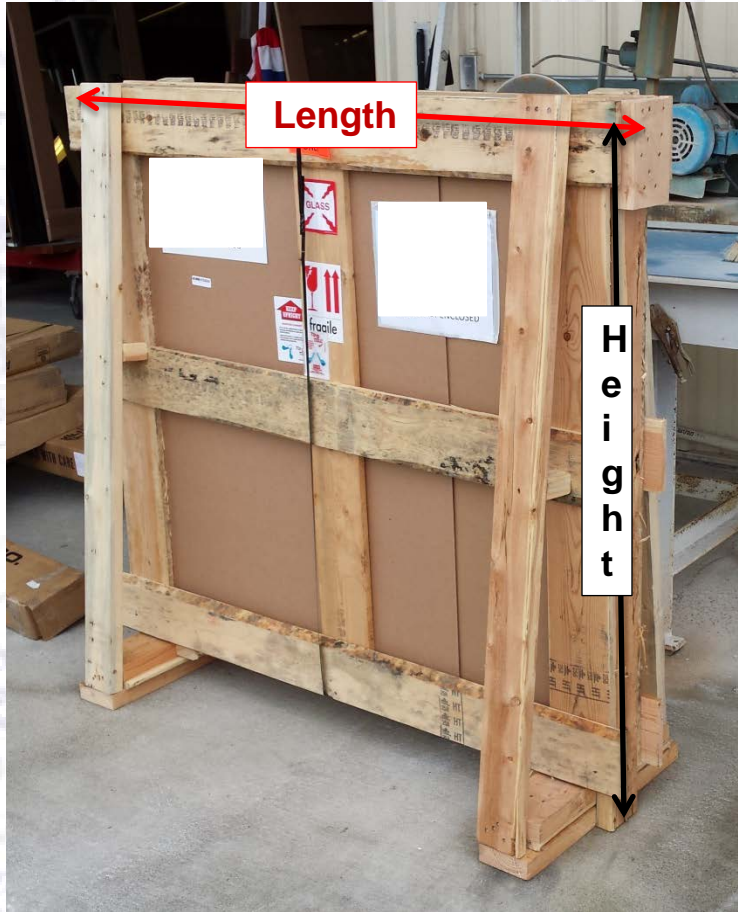

- Above 300 lbs each crate must have bracing or be on an A-frame.
- For crates weighing 300-1500 lbs, the bracing or A-frame must have a base width that is at least 33% of height.
- Between 1500-3000 lbs, the base width must be 50% of the height.
- 3000 lbs is the most weight on a single crate of glass or slab we will handle.
- We have a maximum release value of \$0.50 per lb.

We recognize that the A-frame on the crate adds to the total dimensions and can add to the cost of the shipment. We help mitigate that by measuring only part of the width - see next page for explanation.

ALOHA

FREIGHT FORWARDERS

Service so good, it's paradise.

How Aloha Freight Forwarders measures an A-Frame crate

- 1) Measure greatest Length and Height of the A-frame crate.
- 2) Measure Width of an A-frame from the outside dimension of one leg to the farther side of the upright crate. If measuring from the left-edge of the base, measure to the right-side of the upright crate, as shown above.
- 3) DO NOT measure the full width of the leg-base, unless the crate does not meet the Height-to-Width / Weight ratios as specified on Aloha's website for Glass & Marble Slab shipments.